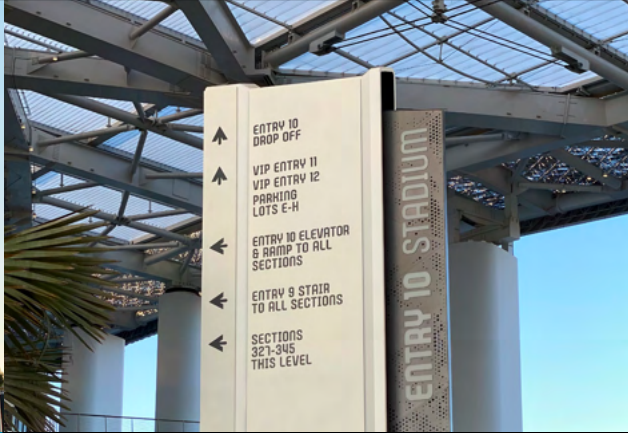

ENTERTAINMENT

SoFi STADIUM

INGLEWOOD, CA

ARCHITECTURAL DESIGN & SIGNS
 Corona – HQ • San Diego • San Francisco • Las Vegas • Phoenix
 5470 Wynn Rd #600 | Las Vegas, NV 89118 | 1160 Railroad St | Corona, CA 92882

SIGNAGE + DIGITAL SOLUTIONS
 800.862.3202
 www.ad-s.com

 YouTubeTV
UNLIMITED
DVR

VIP ENTRY 12  Stadium